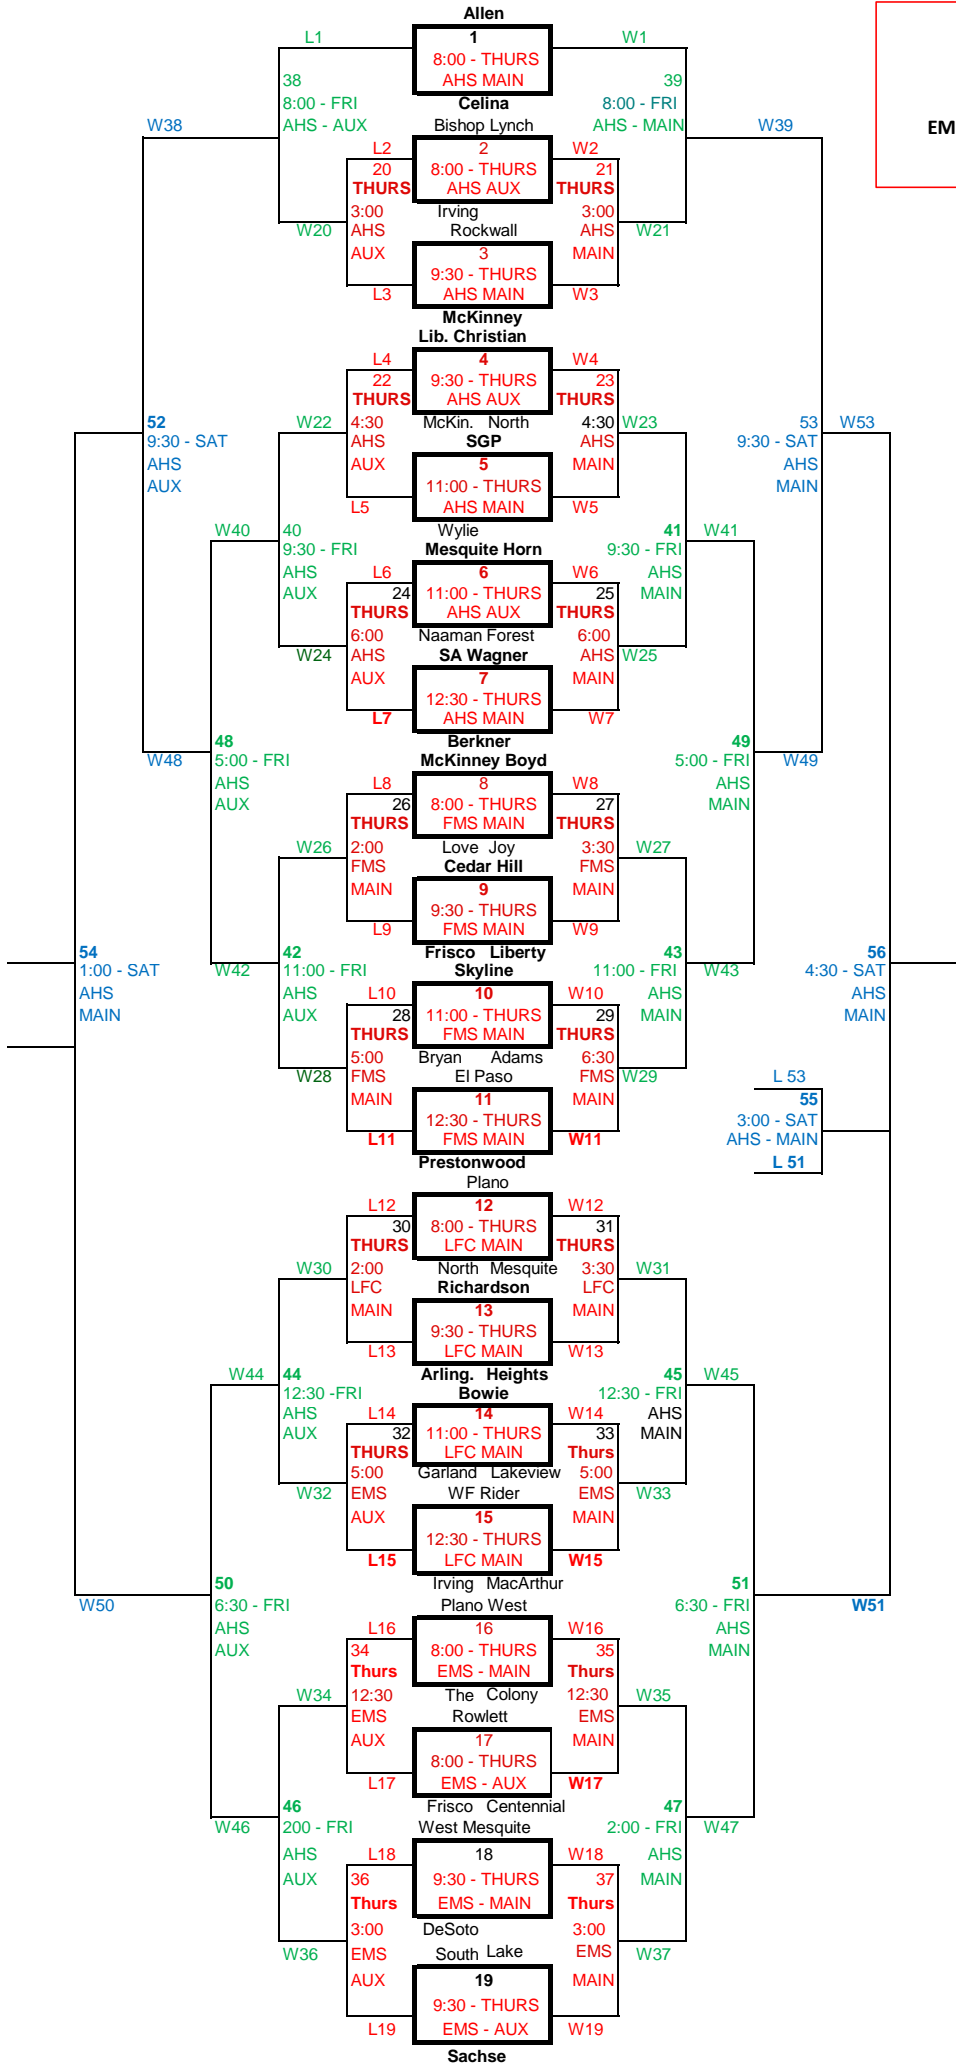

**AHS MAIN** = ALLEN HIGH SCHOOL COMPETITION GYM  
**AHS AUX** = ALLEN HIGH SCHOOL AUX GYM  
**LFC MAIN** = LOWERY FRESHMAN CENTER MAIN GYM  
**FMS MAIN** = FORD MIDDLE SCHOOL MAIN GYM  
**EMS MAIN** = ERECKSON MIDDLE SCHOOL COMPETITION GYM  
**EMS AUX** = ERECKSON MIDDLE SCHOOL AUX GYM

## WINNERS BRACKET, 1ST GAME LOSER

## LOSERS BRACKET, LOSERS WHO NEED 2 GAMES

## LOSERS, WHO WON 1 MORE GAME FOR GUARANTEE