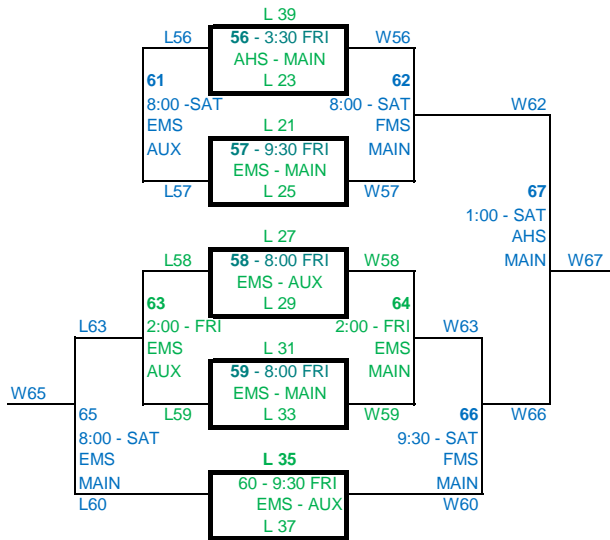

**AHS MAIN** = ALLEN HIGH SCHOOL COMPETITION GYM  
**AHS AUX** = ALLEN HIGH SCHOOL AUX GYM  
**LFC MAIN** = LOWERY FRESHMAN CENTER MAIN GYM  
**FMS MAIN** = FORD MIDDLE SCHOOL MAIN GYM  
**EMS MAIN** = ERECKSON MIDDLE SCHOOL COMPETITION GYM  
**EMS AUX** = ERECKSON MIDDLE SCHOOL AUX GYM

## WINNERS BRACKET, 1ST GAME LOSER

## LOSERS BRACKET, LOSERS WHO NEED 2 GAMES

## LOSERS, WHO WON 1 MORE GAME FOR GUARANTEE