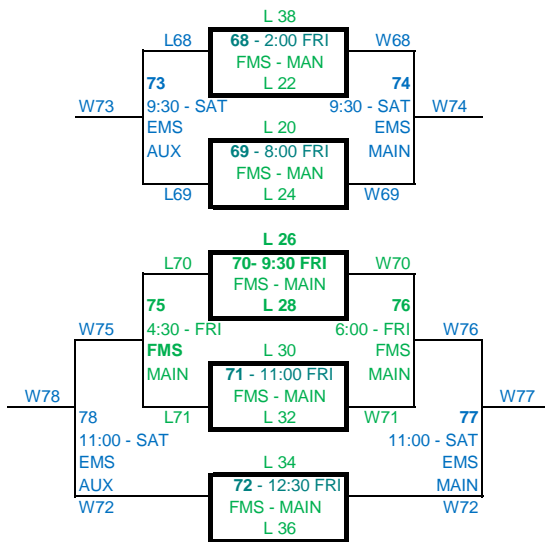

**AHS MAIN** = ALLEN HIGH SCHOOL COMPETITION GYM  
**AHS AUX** = ALLEN HIGH SCHOOL AUX GYM  
**LFC MAIN** = LOWERY FRESHMAN CENTER MAIN GYM  
**FMS MAIN** = FORD MIDDLE SCHOOL MAIN GYM  
**EMS MAIN** = ERECKSON MIDDLE SCHOOL COMPETITION GYM  
**EMS AUX** = ERECKSON MIDDLE SCHOOL AUX GYM

## WINNERS BRACKET, 1ST GAME LOSER

## LOSERS BRACKET, LOSERS WHO NEED 2 GAMES