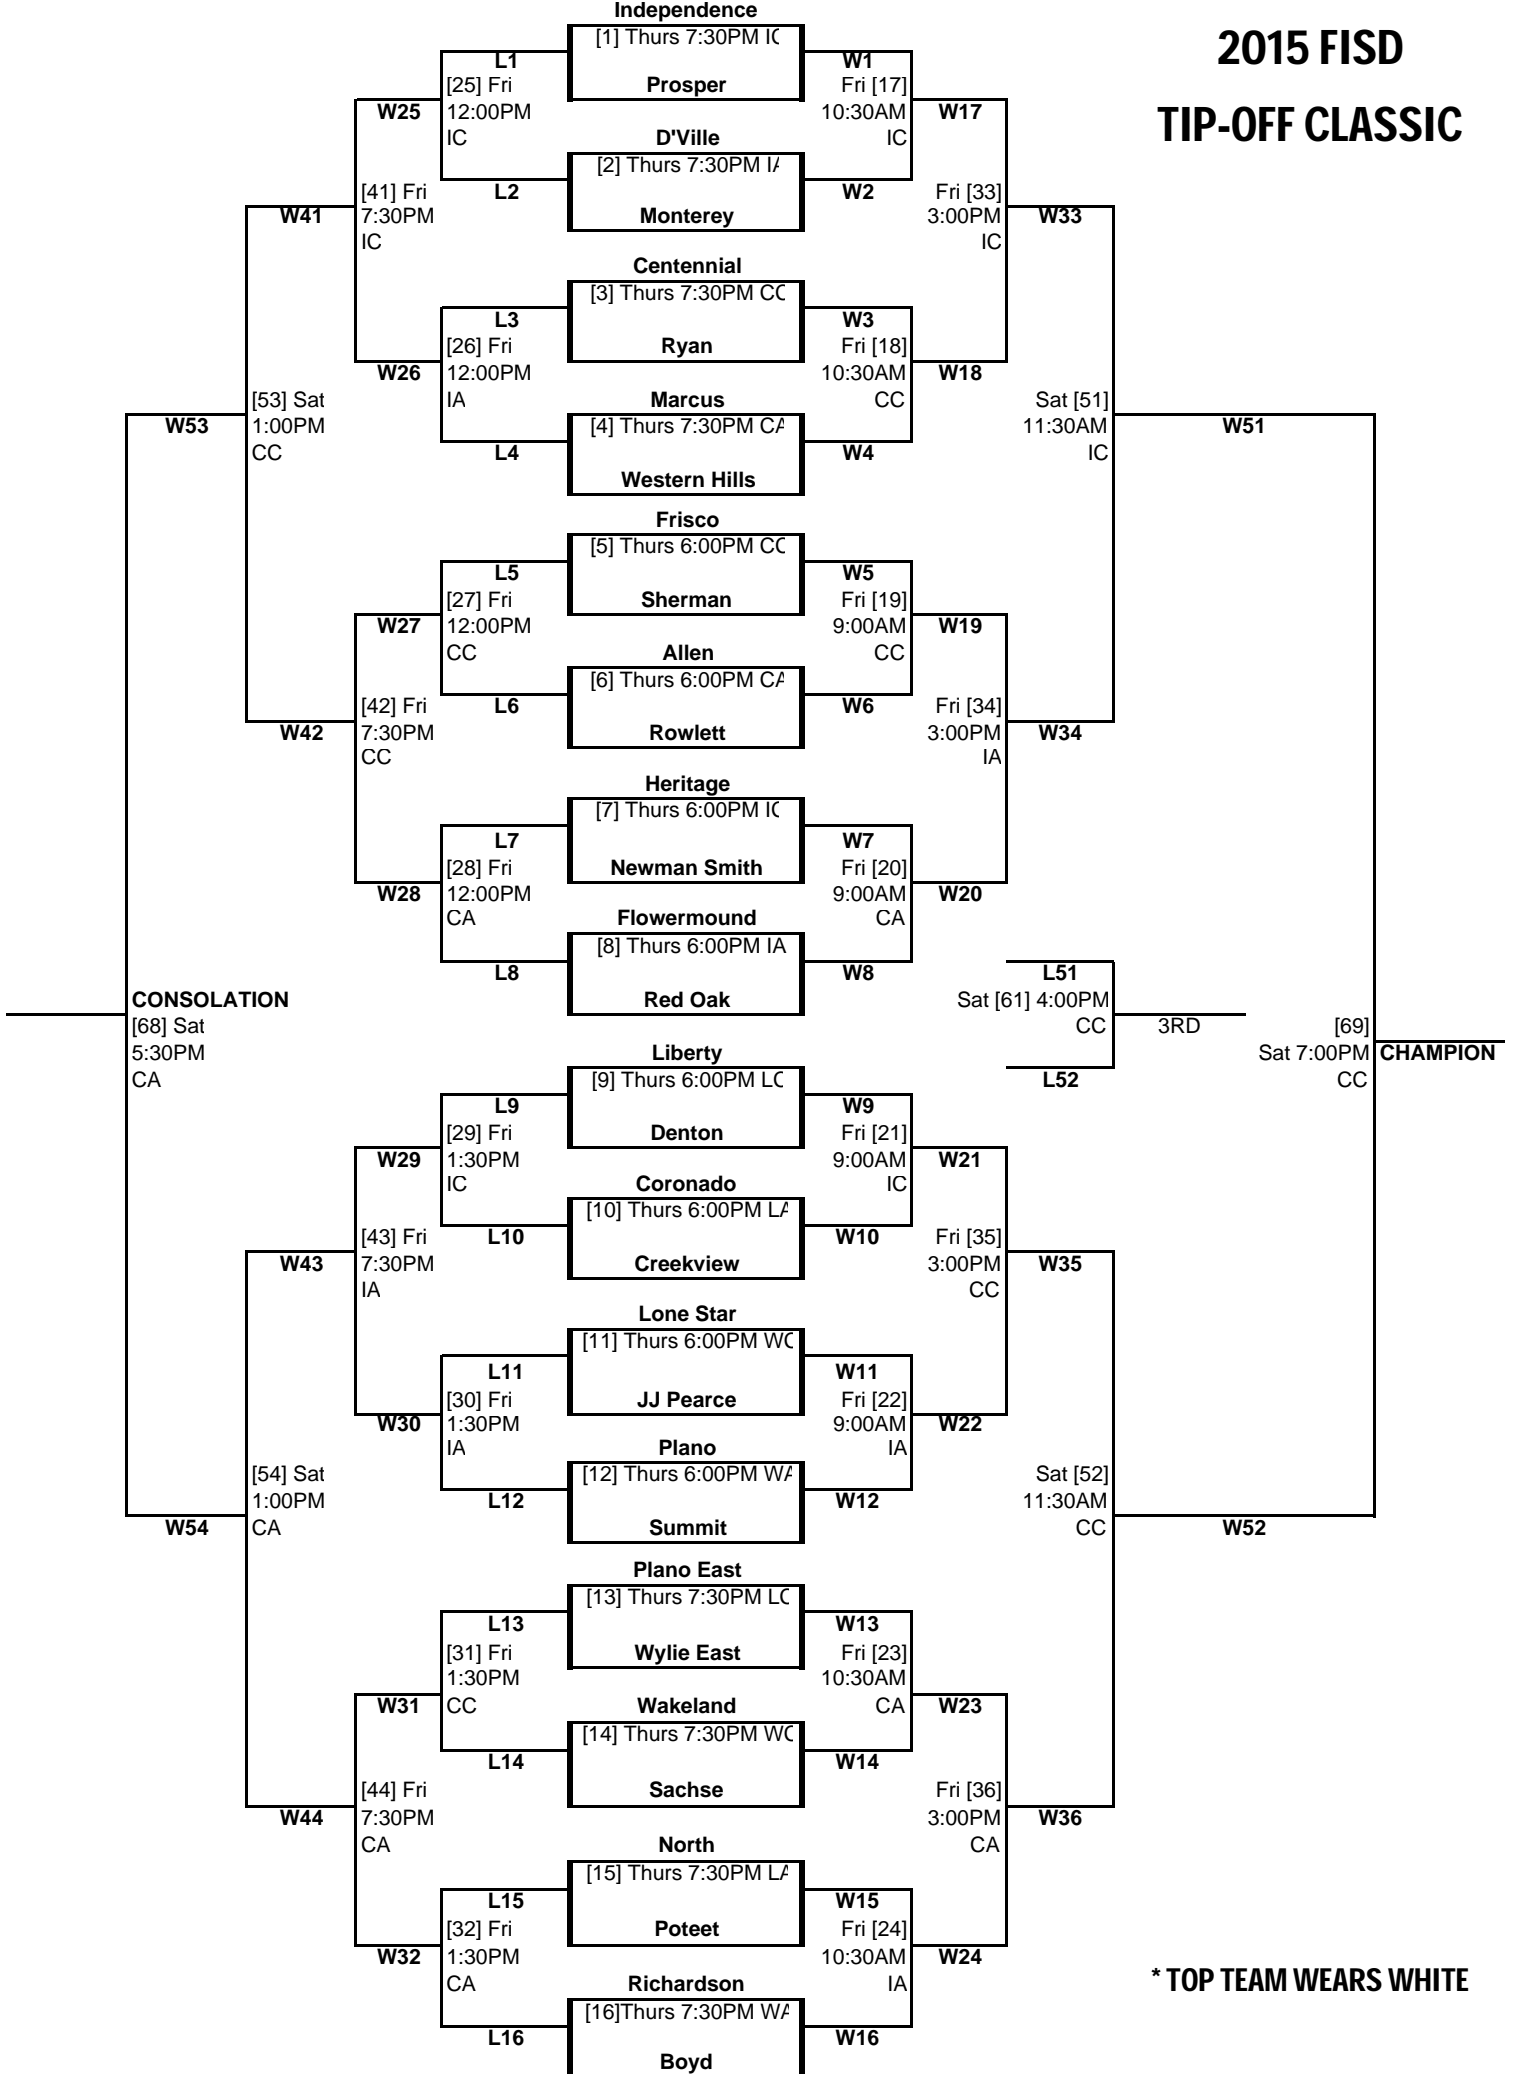

# 2015 FISD TIP-OFF CLASSIC

## Silver Bracket

## 5th Place Bracket