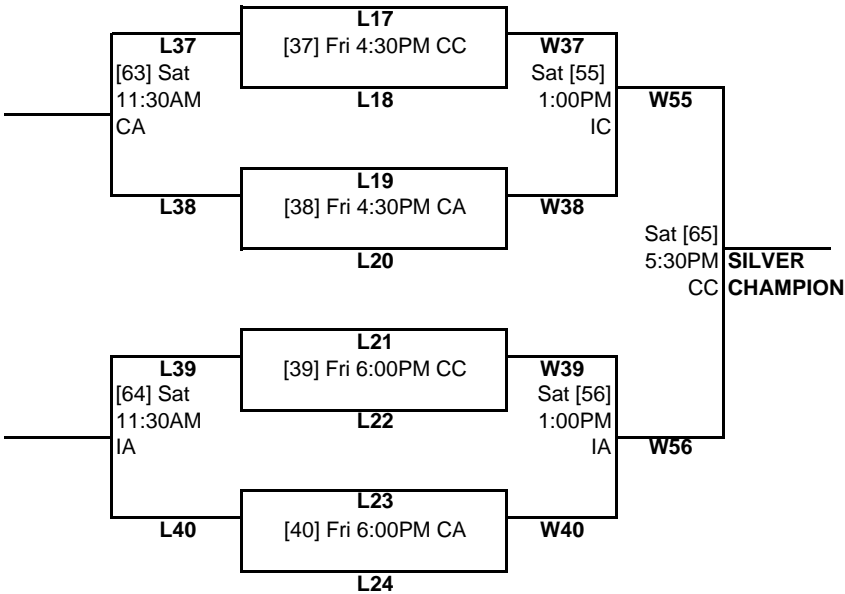

# 2015 FISD TIP-OFF CLASSIC

## Silver Bracket

## 5th Place Bracket