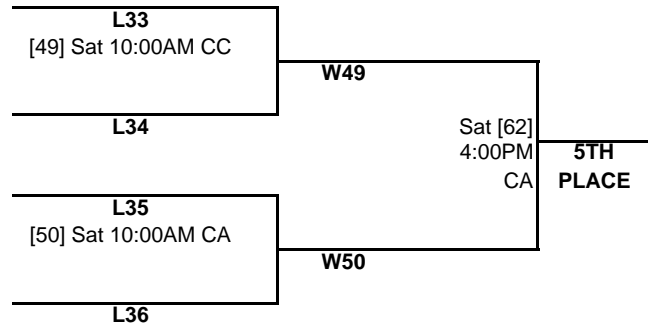

## Silver Bracket

## GAME LOCATIONS

- CC Centennial Comp. Gym
- CA Centennial Aux. Gym
- IC Independence Comp. Gym
- IA Independence Aux. Gym
- LC Liberty Comp. Gym
- LA Liberty Aux. Gym
- WC Wakeland Comp. Gym
- WA Wakeland Aux. Gym

## 5th Place Bracket