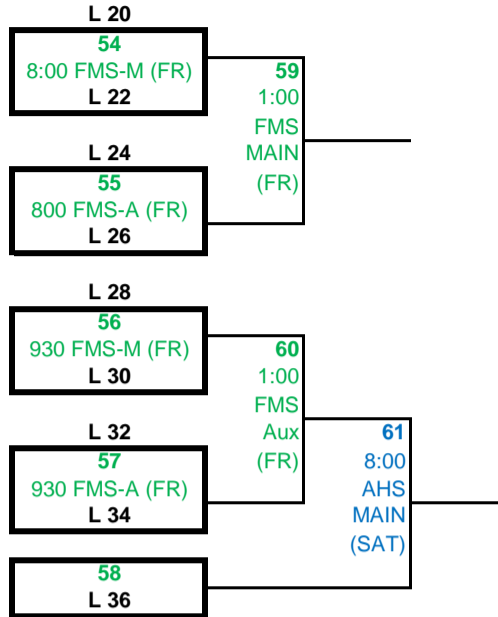

# 2015 JV HOOPFEST

AHS MAIN = AHS COMPETITION GYM

EMS MAIN = ERECKSON MIDDLE SCHOOL COMPETITION GYM

FMS MAIN = FORD MIDDLE SCHOOL COMPETITION GYM

\* TOP TEAM WEARS WHITE \*

AHS AUX = AHS AUXILIARY GYM

EMS AUX = ERECKSON MIDDLE SCHOOL AUXILIARY GYM

FMS AUX = FORD MIDDLE SCHOOL AUXILIARY GYM

Games in Red on Thursday, Green on Friday, Blue on Saturday.

## WHITE BRACKET

## RED BRACKET