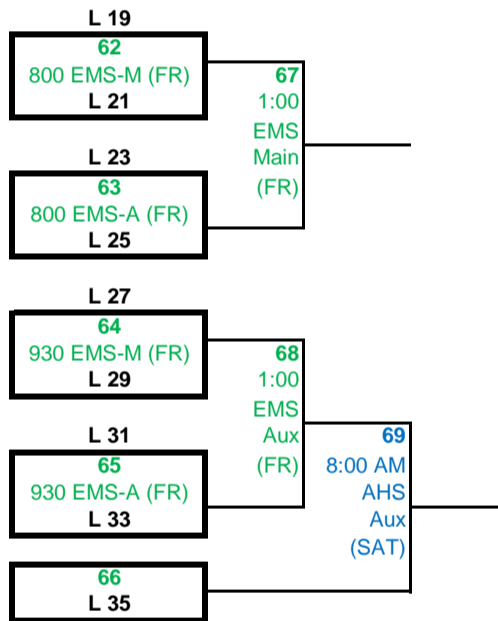

# 2015 JV HOOPFEST

AHS MAIN = AHS COMPETITION GYM

EMS MAIN = ERECKSON MIDDLE SCHOOL COMPETITION GYM

FMS MAIN = FORD MIDDLE SCHOOL COMPETITION GYM

\* TOP TEAM WEARS WHITE \*

AHS AUX = AHS AUXILIARY GYM

EMS AUX = ERECKSON MIDDLE SCHOOL AUXILIARY GYM

FMS AUX = FORD MIDDLE SCHOOL AUXILIARY GYM

Games in Red on Thursday, Green on Friday, Blue on Saturday.

## WHITE BRACKET

## RED BRACKET