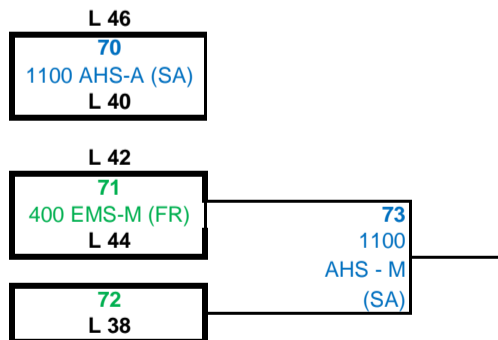

BLUE BRACKET

AHS MAIN = AHS COMPETITION GYM

EMS MAIN = ERECKSON MIDDLE SCHOOL COMPETITION GYM

FMS MAIN = FORD MIDDLE SCHOOL COMPETITION GYM

* TOP TEAM WEARS WHITE *

AHS AUX = AHS AUXILIARY GYM

EMS AUX = ERECKSON MIDDLE SCHOOL AUXILIARY GYM

FMS AUX = FORD MIDDLE SCHOOL AUXILIARY GYM